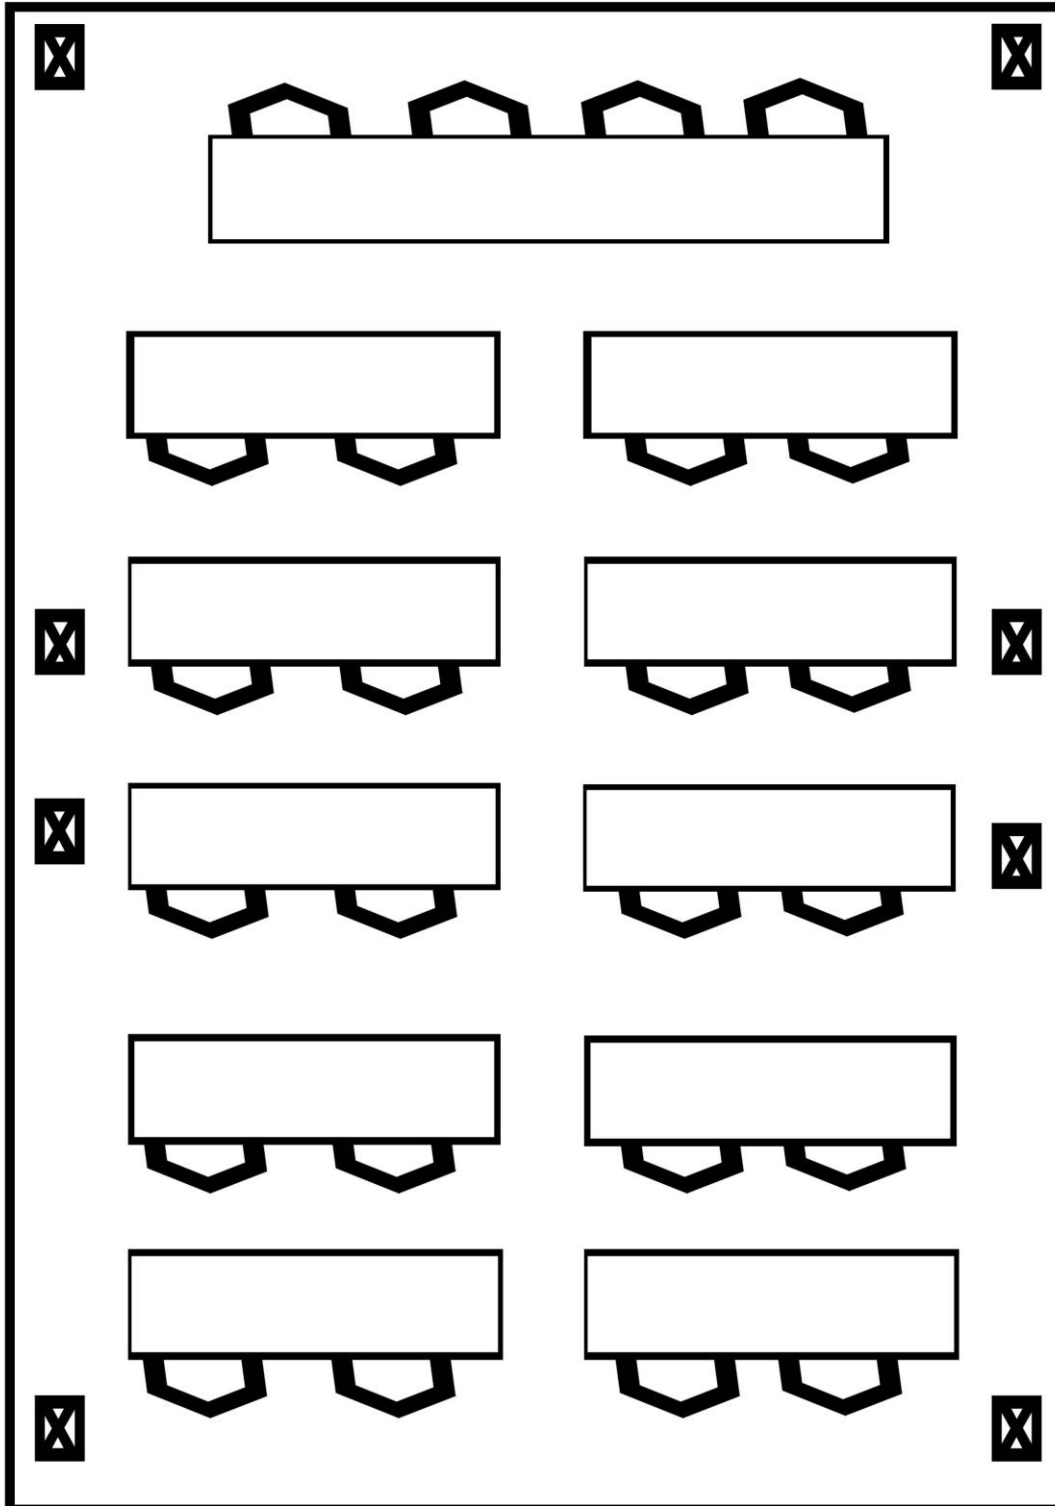

Upper Pavilion

T Shape max. 16 person

Upper Pavilion

Class Room max. 24 person

Upper Pavilion

Class Room max. 24 person

Upper Pavilion

Board Room Max 16 person