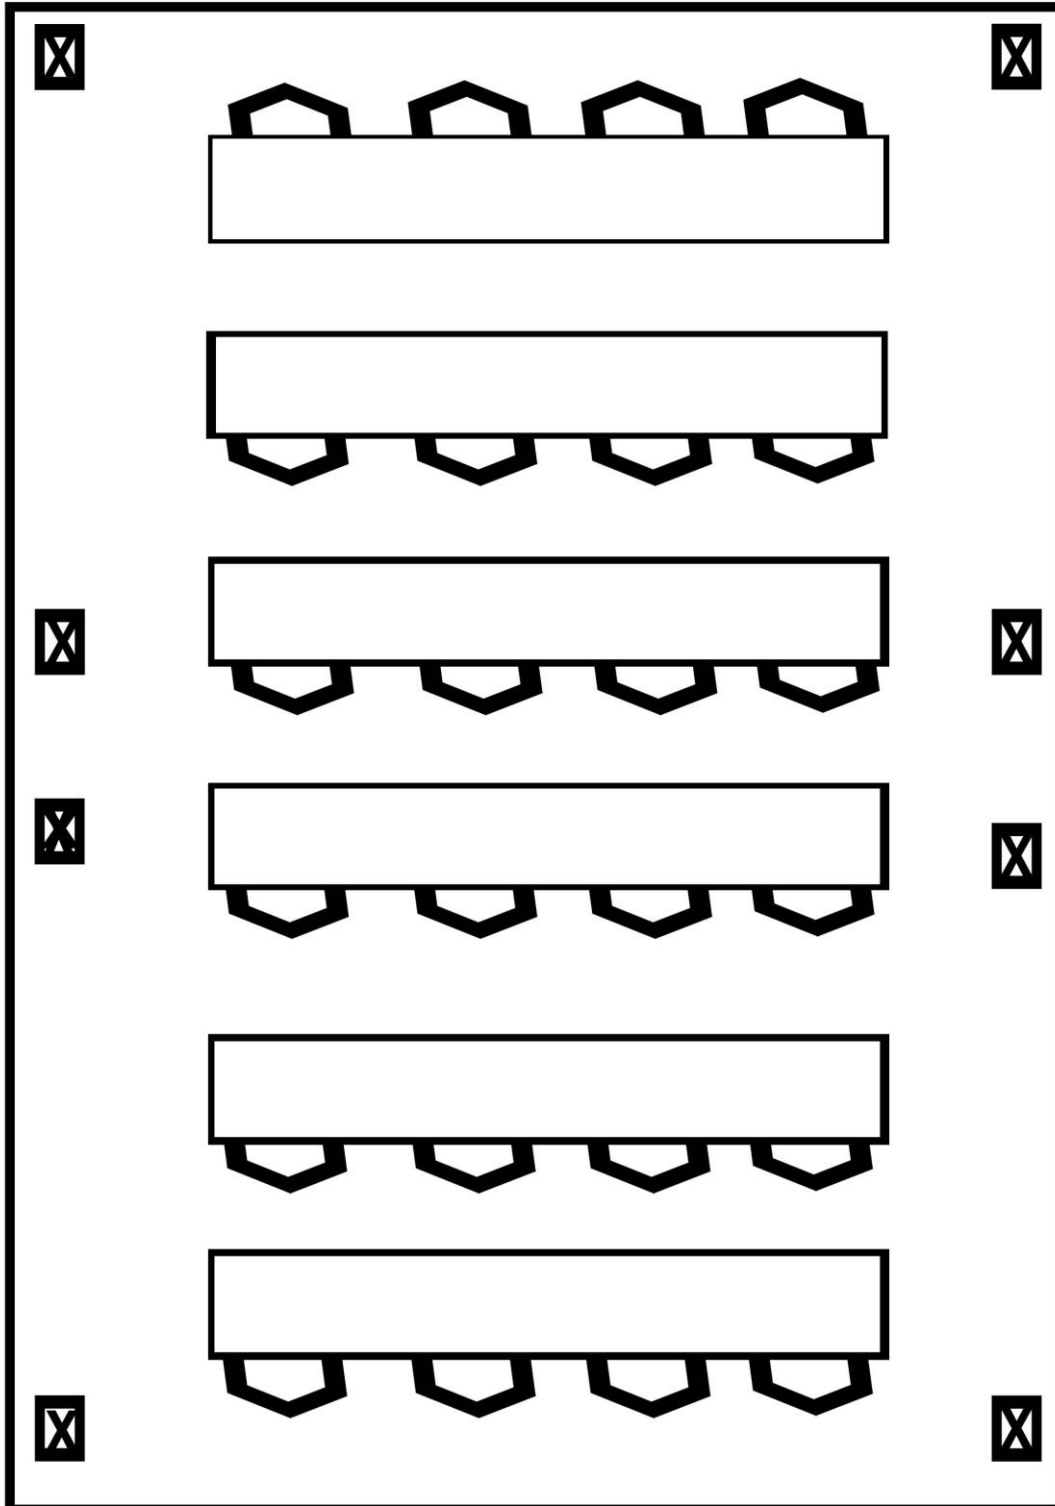

Upper Pavilion

T Shape max. 16 person

Upper Pavilion

Class Room max. 24 person

Upper Pavilion

Class Room max. 24 person

Upper Pavilion

Board Room Max 16 person