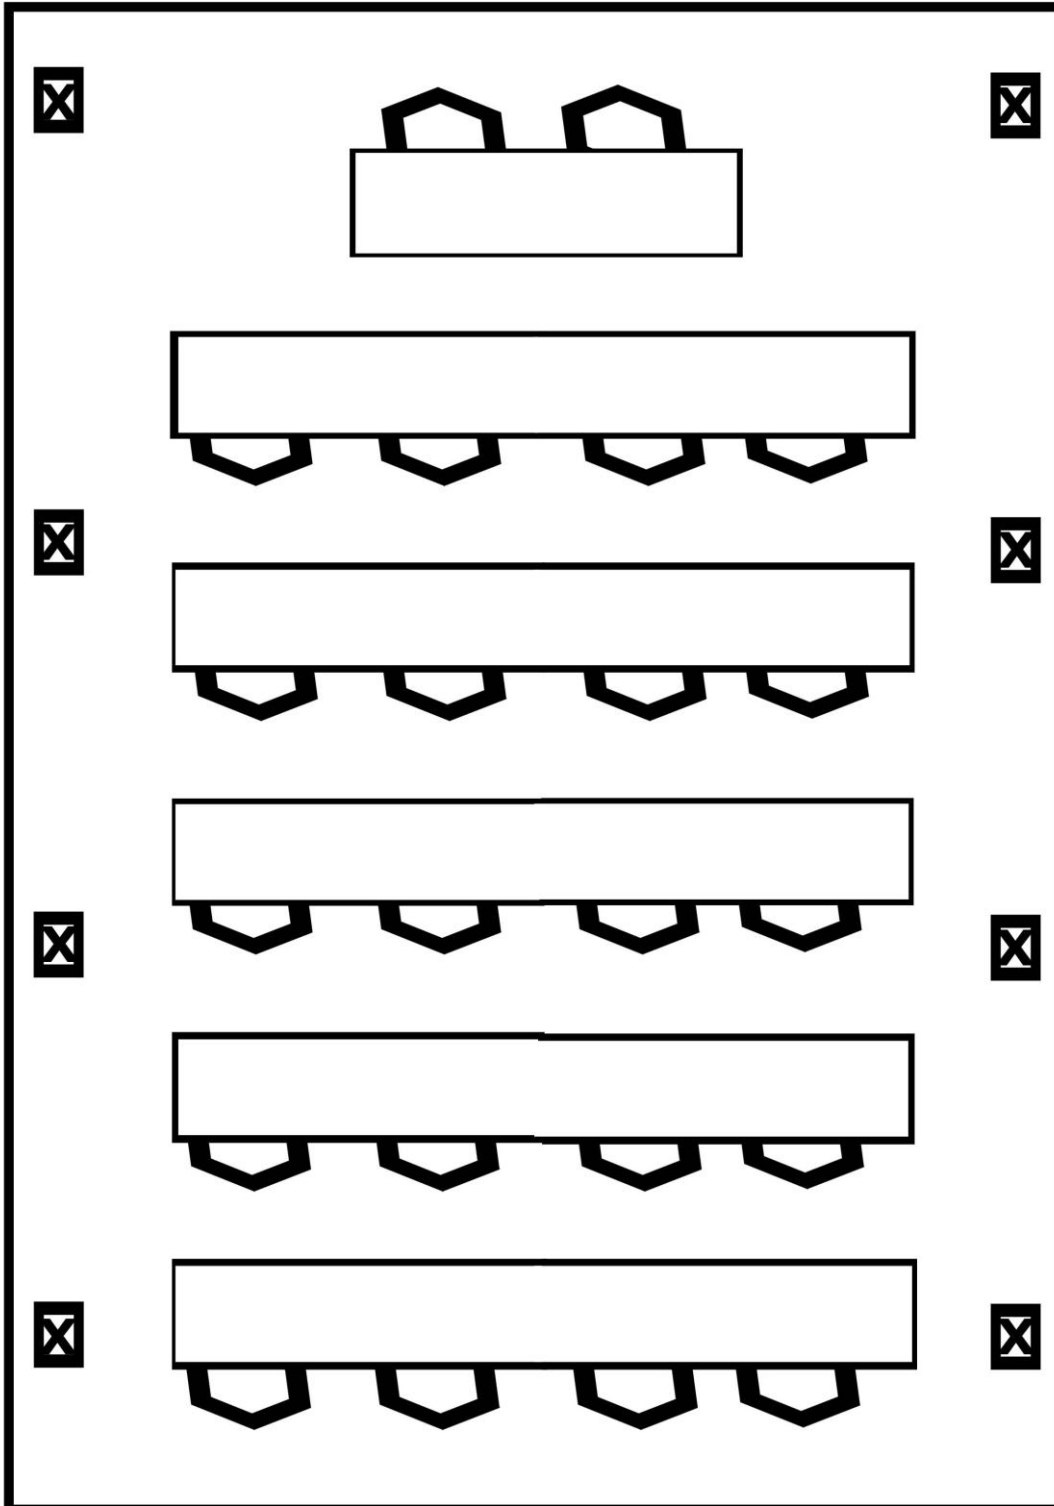

Roof top

Chevron max. 22 person

Roof top

Class Room max. 22 person

Roof top

board room max. 21 person