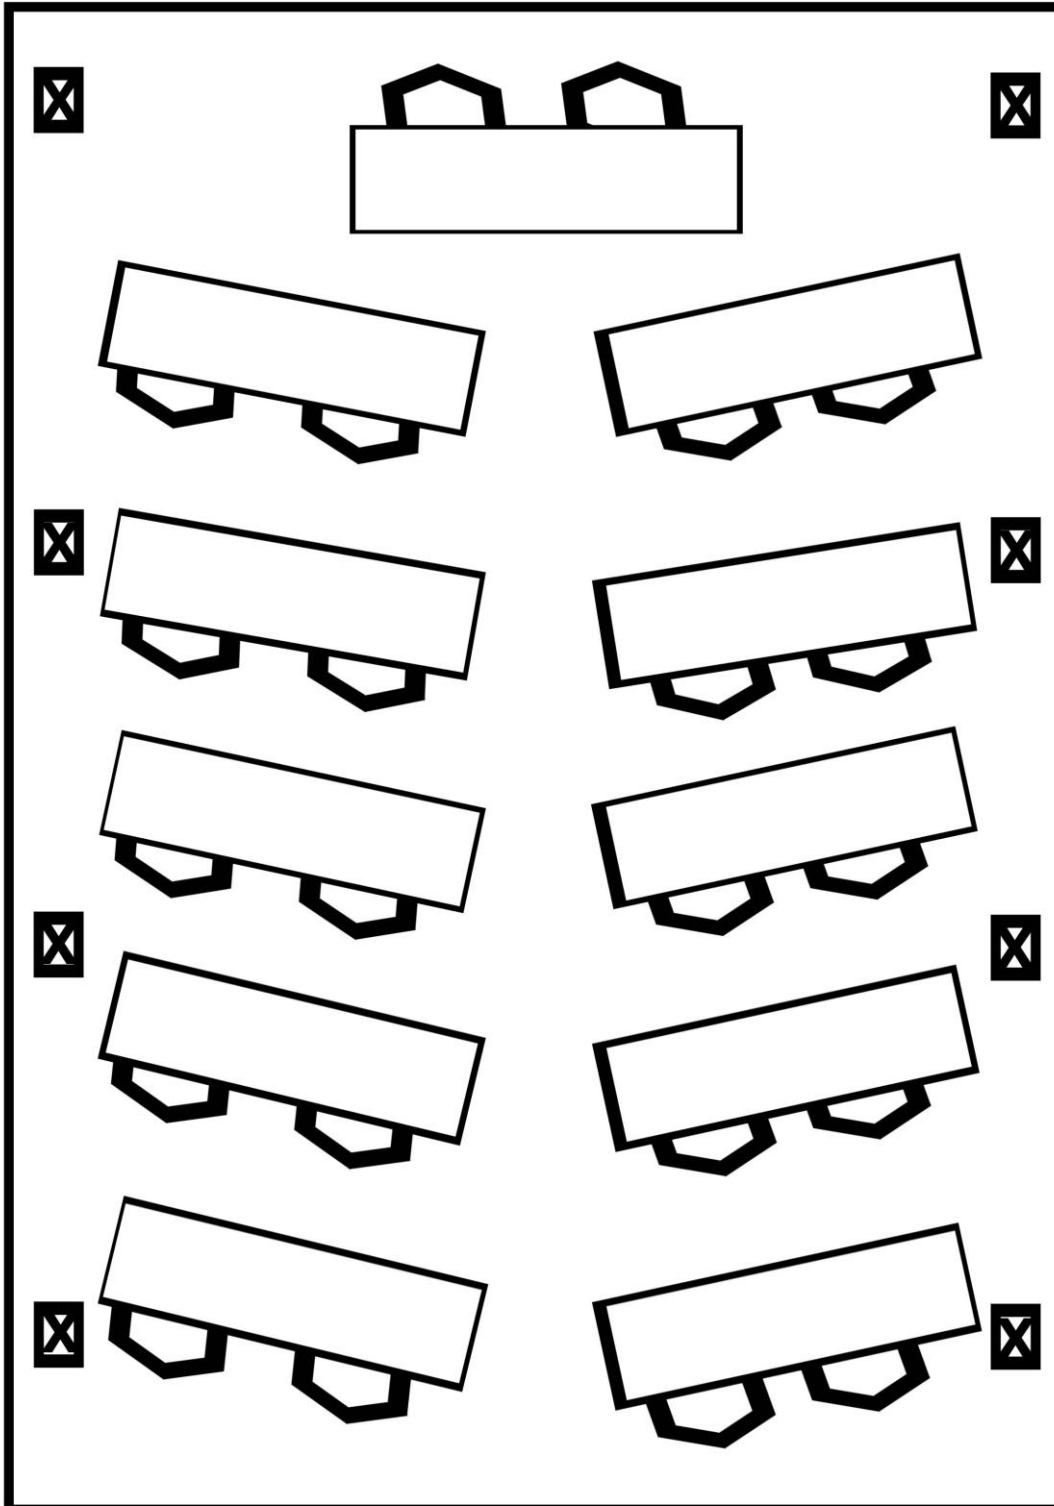

Roof top

Chevron max. 22 person

Roof top

Class Room max. 22 person

Roof top

board room max. 21 person